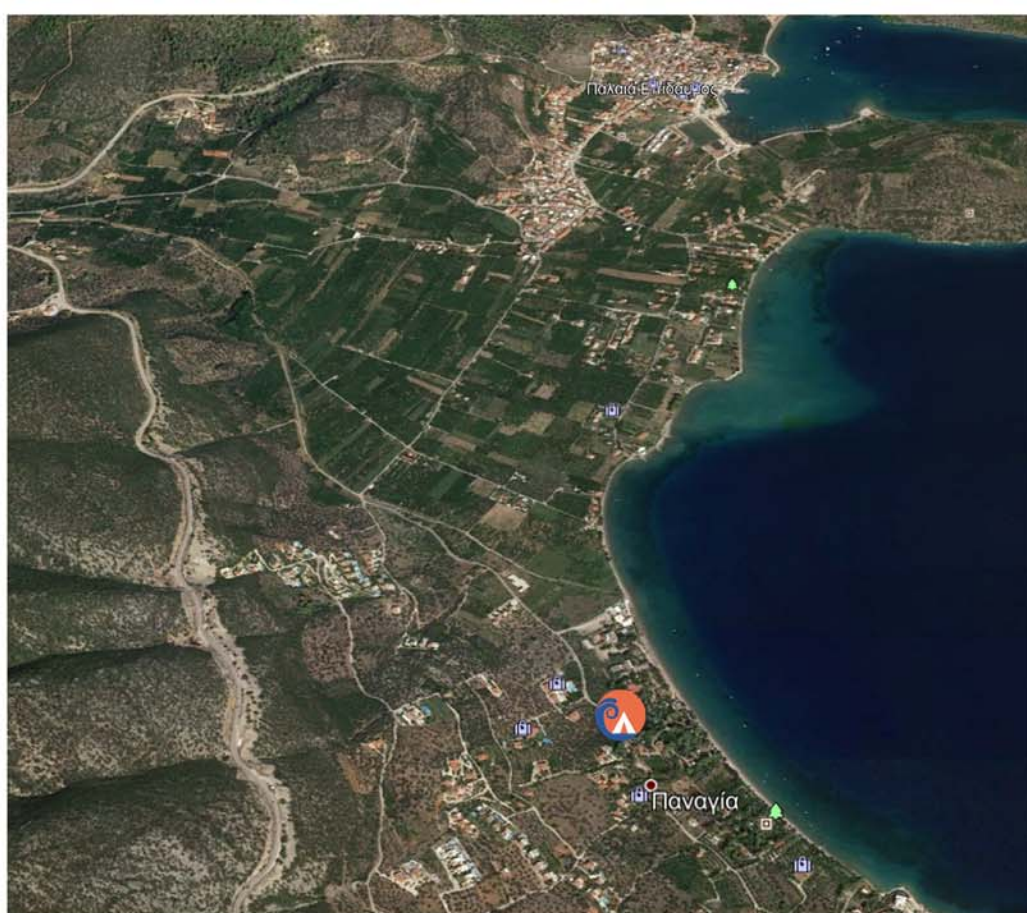

BEKAS
camping

Bekas Camping
Yalasi, Ancient Epidavros
Peloponnese

T: +30 27530 99930 / 41524

F: +30 27530 99931

E: info@bekas.gr

Distance from:
Ancient Theater of Epidavros 10 km
Small Theatre of Epidavros 1 km
Mycenae 45 km
Achient Korinthos 55 km
Nafplio 35 Km

Geographical Position:
> Longitude: E 23,09
> Latitude: N 37,37

Map data ©2019